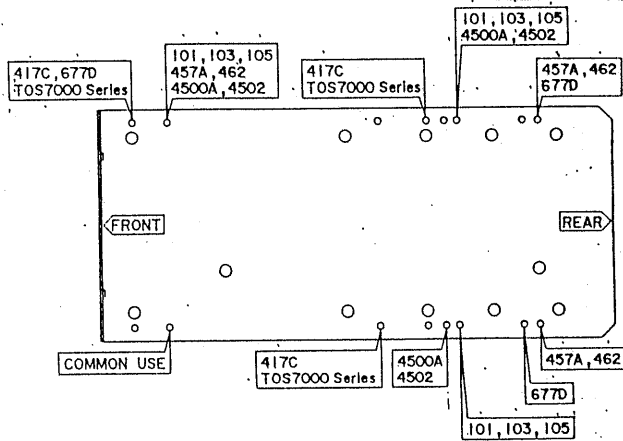

RMP1942-2014  
RMP2002-2014

NO	NAME	QTY
1	RACK MOUNT PANEL	1
2	RACK MOUNT ADAPTER	4
3	STAY	8
4	BIND SCREW M4x8 B-NI	8
5	SEMS-SW NABE SCREW M4x8	16

RMP2002-2014

6	MARU SARA SCREW M5x14 B-NI	8
7	CUP WASHER 5CW	8

RMP1942-2014

6	MARU SARA SCREW M5x14 B-NI	4
7	CUP WASHER 5CW	4