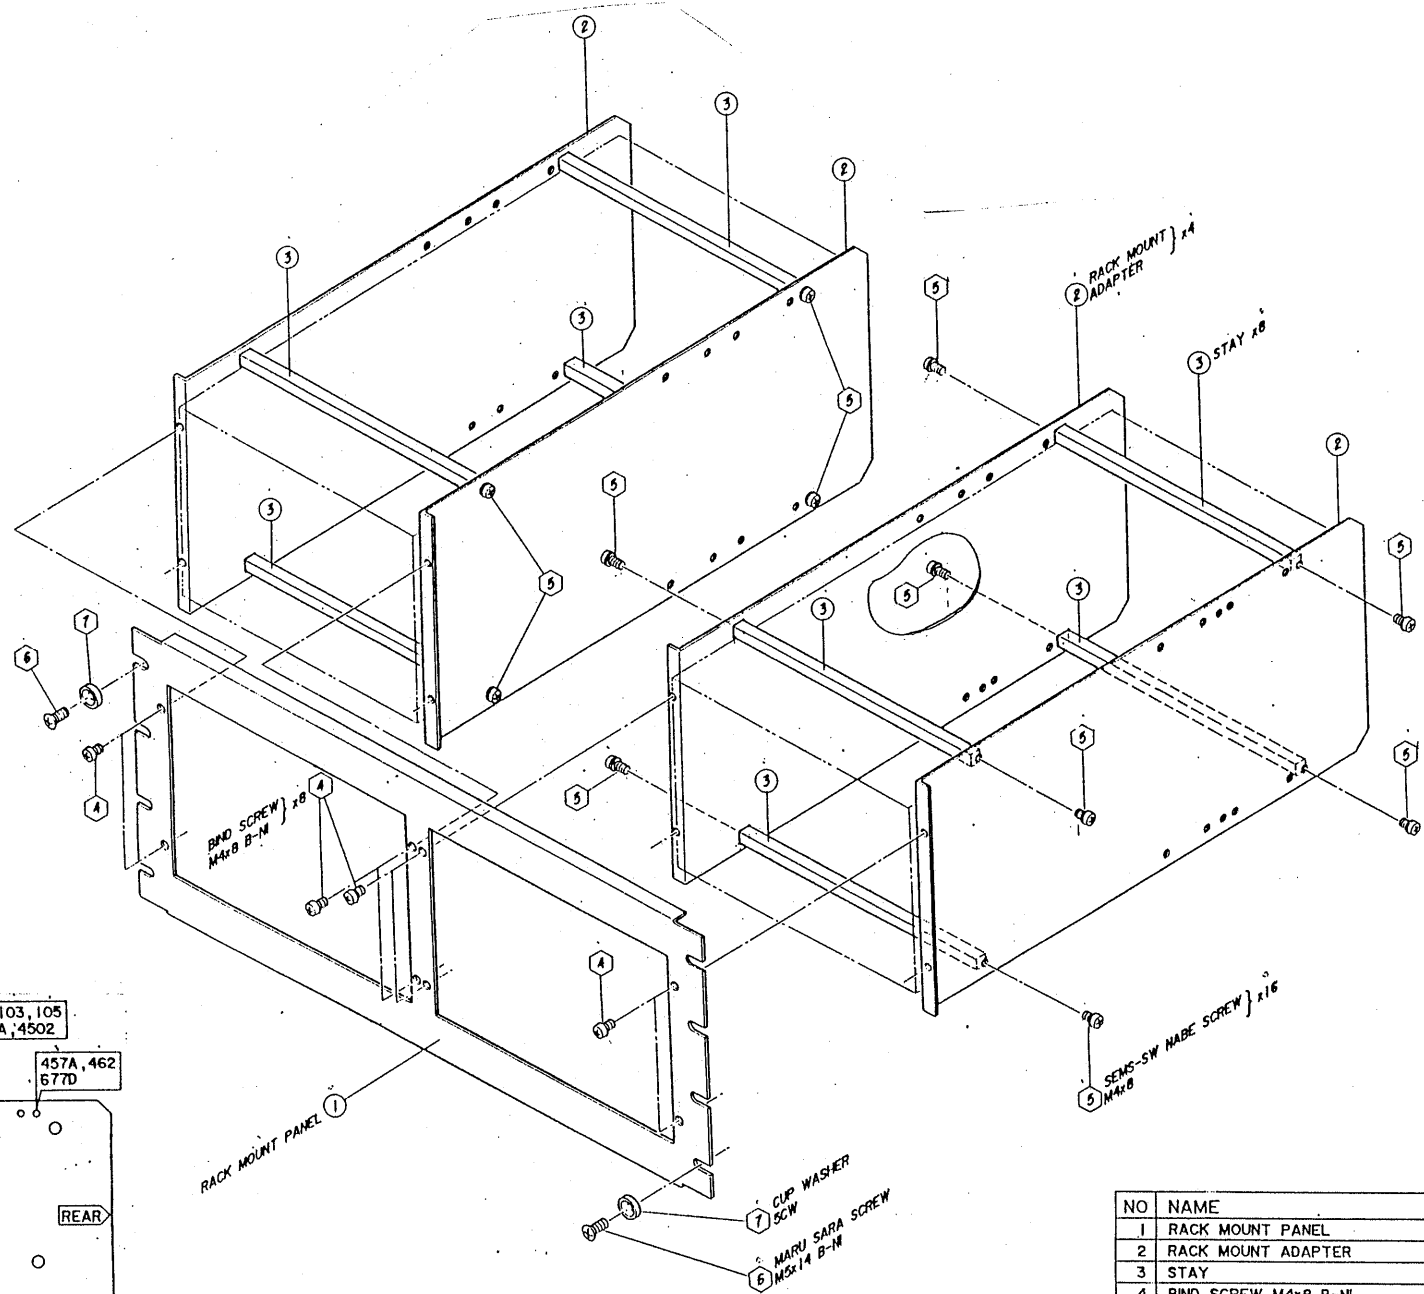

RMP1942-2014  
RMP2002-2014

NO	NAME	QTY
1	RACK MOUNT PANEL	1
2	RACK MOUNT ADAPTER	4
3	STAY	8
4	BIND SCREW M4x8 B-NI	8
5	SEMS-SW NABE SCREW M4x8	16

RMP2002-2014

6	MARU SARA SCREW M5x14 B-NI	8
7	CUP WASHER 5CW	8

RMP1942-2014

6	MARU SARA SCREW M5x14 B-NI	4
7	CUP WASHER 5CW	4