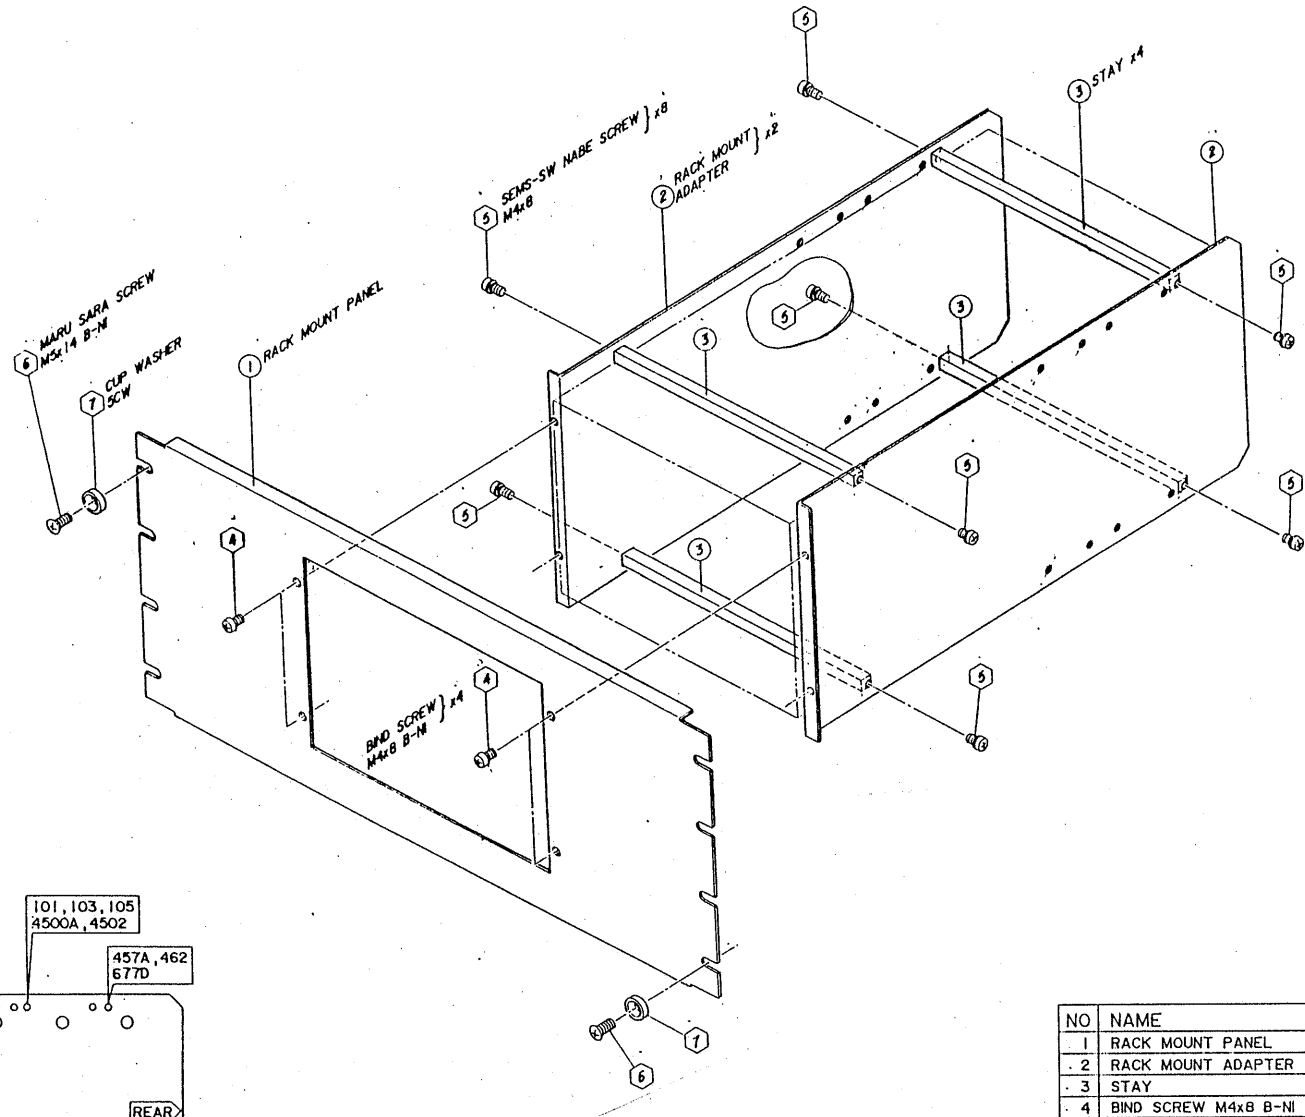

RMP1941-2014  
RMP2001-2014

NO	NAME	QTY
1	RACK MOUNT PANEL	1
2	RACK MOUNT ADAPTER	2
3	STAY	4
4	BIND SCREW M4x8 B-NI	4
5	SEMS-SW NABE SCREW M4x8	8

RMP2001-2014

6	MARU SARA SCREW M5x14 B-NI	8
7	CUP WASHER 5CW	8

RMP1941-2014

6	MARU SARA SCREW M5x14 B-NI	4
7	CUP WASHER 5CW	4