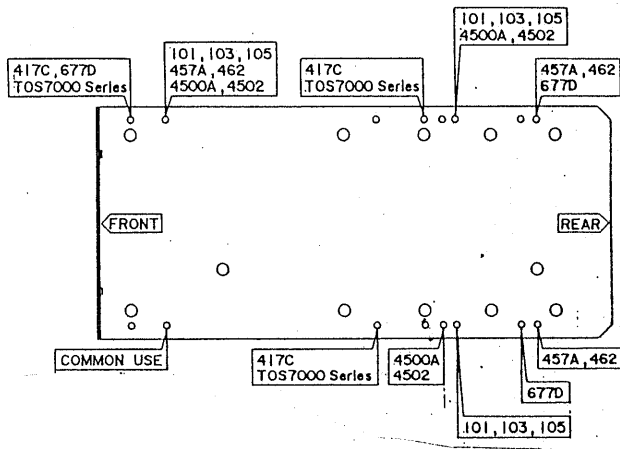

RMP1941-2014  
RMP2001-2014

NO	NAME	QTY
1	RACK MOUNT PANEL	1
2	RACK MOUNT ADAPTER	2
3	STAY	4
4	BIND SCREW M4x8 B-NI	4
5	SEMS-SW NABE SCREW M4x8	8

RMP2001-2014

6	MARU SARA SCREW M5x14 B-NI	8
7	CUP WASHER 5CW	8

RMP1941-2014

6	MARU SARA SCREW M5x14 B-NI	4
7	CUP WASHER 5CW	4